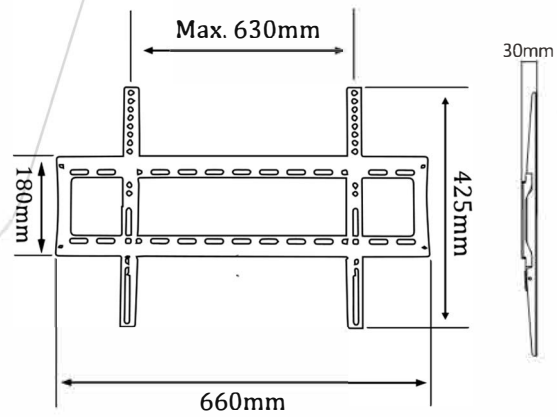

# SH 64F

## Fixed LCD/LED/Curved TV Wall Mount

Suitable for most 32" - 80" screen

Enhance Your Living Space  
with Hanging TV to Wall

Screen Size  
32"-80"

VESA  
600x400

Profile  
30mm

Weight Capacity  
60kg